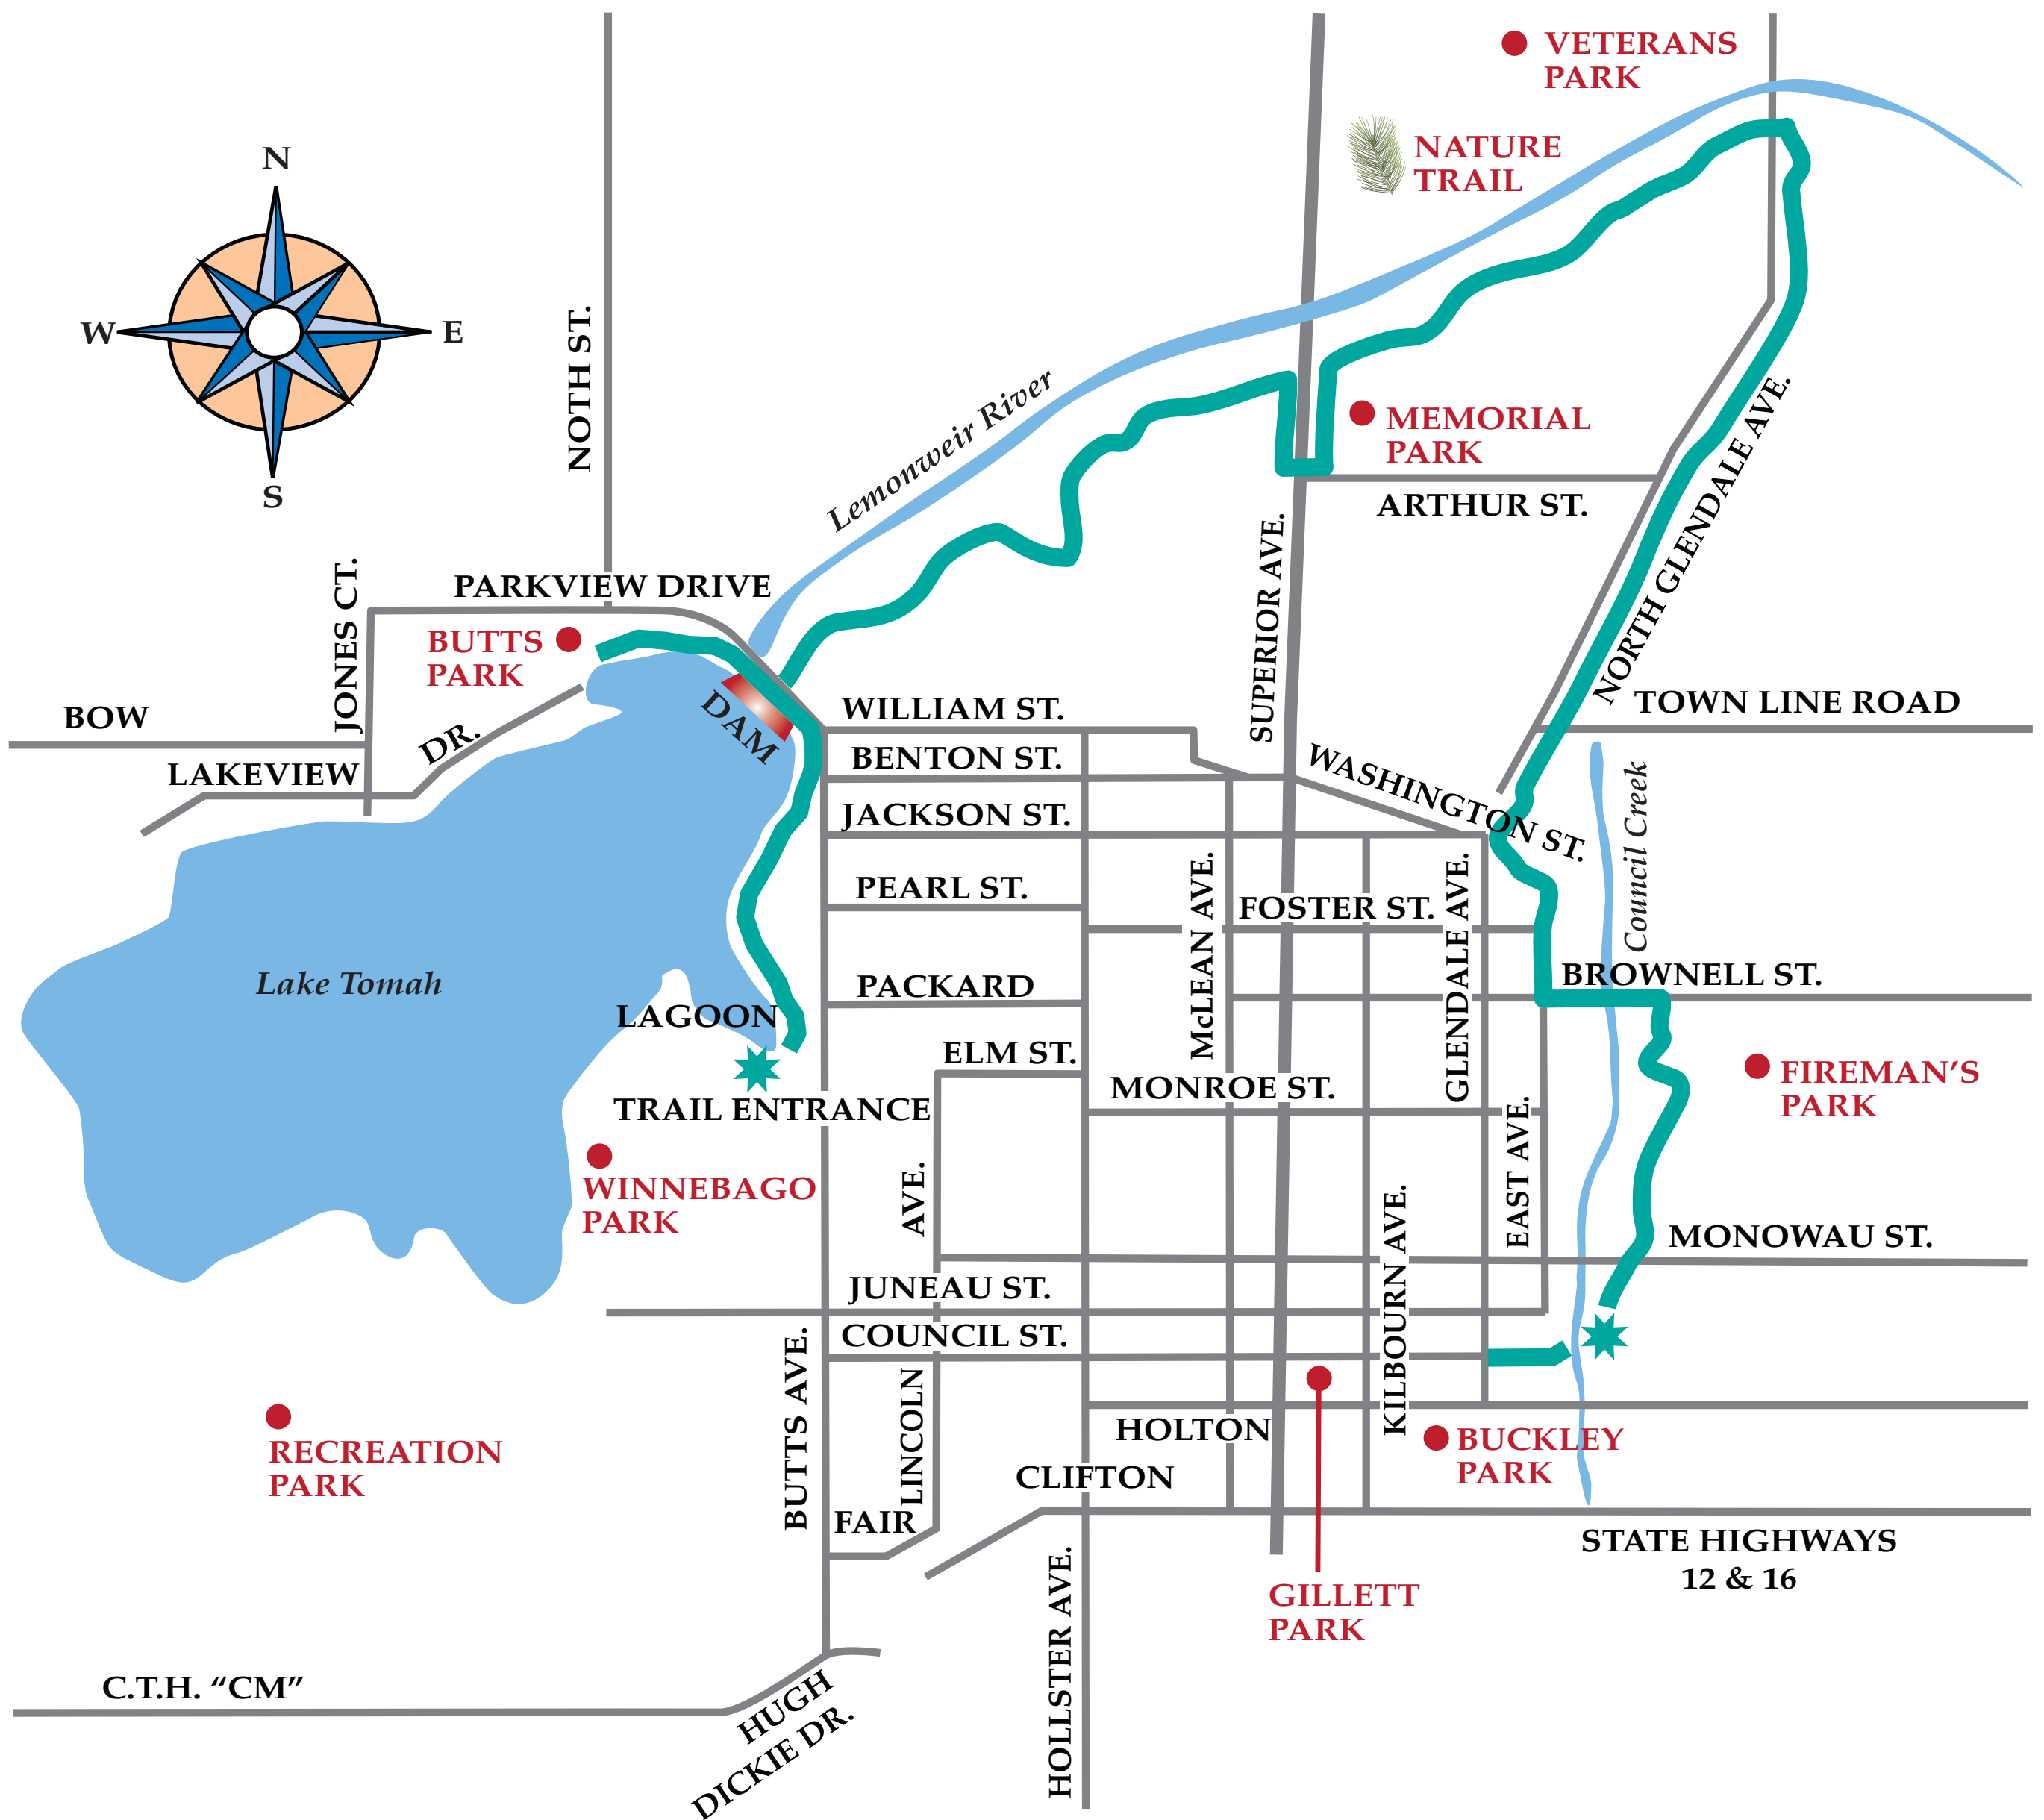

City of Tomah Recreational Trail

- **Winnebago Park to the Dam .5 miles**
 - **Dam to NAPA .7 miles**
 - **NAPA to Start of Memorial Park .1 miles**
 - **Memorial Park to N. Glendale .7 miles**
 - **N. Glendale to E. Washington to Fireman's Brownell 1.2 miles**
 - **Brownell to Monowau .4 miles**
 - **Monowau to Buckley Park .3 miles**
- Approximate Total Distance 4 miles**