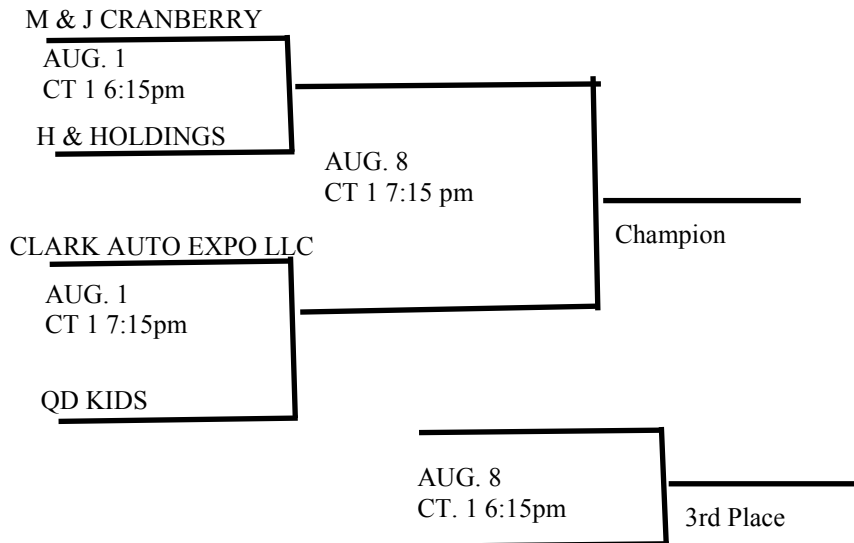

SPORTS HOTLINE #

374-7449

Call for cancellations

TOMAH ***Parks & Rec***

DIVISION 1 WOMEN'S SAND VOLLEYBALL TOURNAMENT 2018

DIVISION 1

- 1. M & J CRANBERRY**
- 2. CLARK'S AUTO EXPO LLC.**
- 3. QD KIDS**
- 4. H & H HOLDINGS**

Division 1 Tournament

GENERAL RULES

ROCK,PAPER, SCISSORS DECIDES
SIDE OR SERVE FIRST GAME.

- LOSING TEAM SERVES THE FOLLOWING GAME
- CALL YOUR OWN
- PLEASE KEEP GAMES FUN AND RECREATIONAL, RESOLVE ALL CONFLICTS.
- REPORT SCORES TO SITE COORDINATOR
- TOURNAMENT PLAY will be best 2 out of 3 to 25 Rally Scoring
- Champions will have choice of T-Shirts or Plaque.