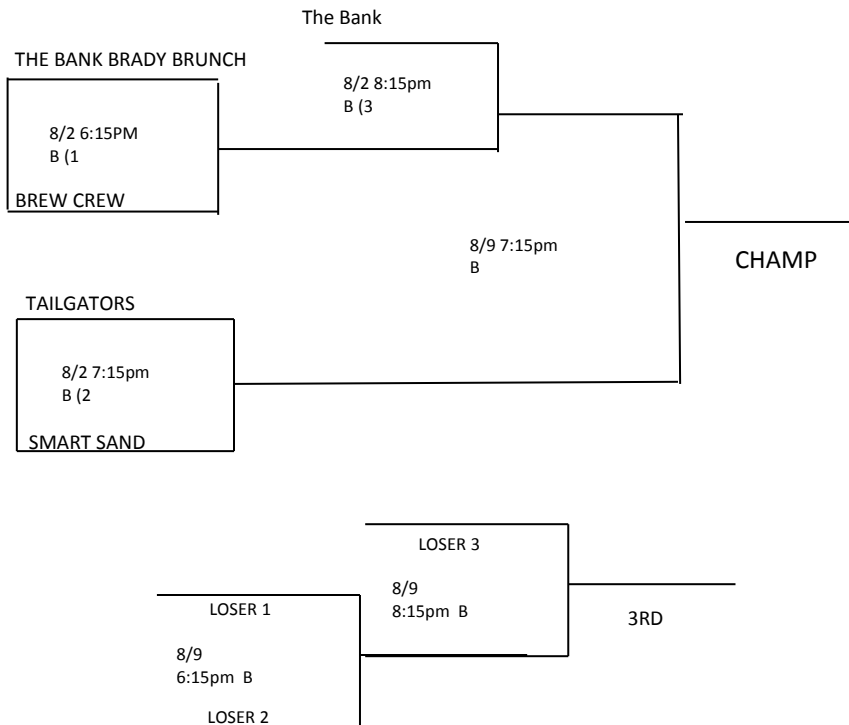

TOMAH PARKS & REC ADULT SOFTBALL PLAY-OFFS 2017

DIVISION 2

- *Coin Toss Determines Home Team
- *1 Hour Time Limit or 15 Run Rule After 5 Except Championship Game
- *Rain outs will be Re-Scheduled
- *Champions will have Choice of Team Plaque or T-Shirts
- *Players can only play on one team only