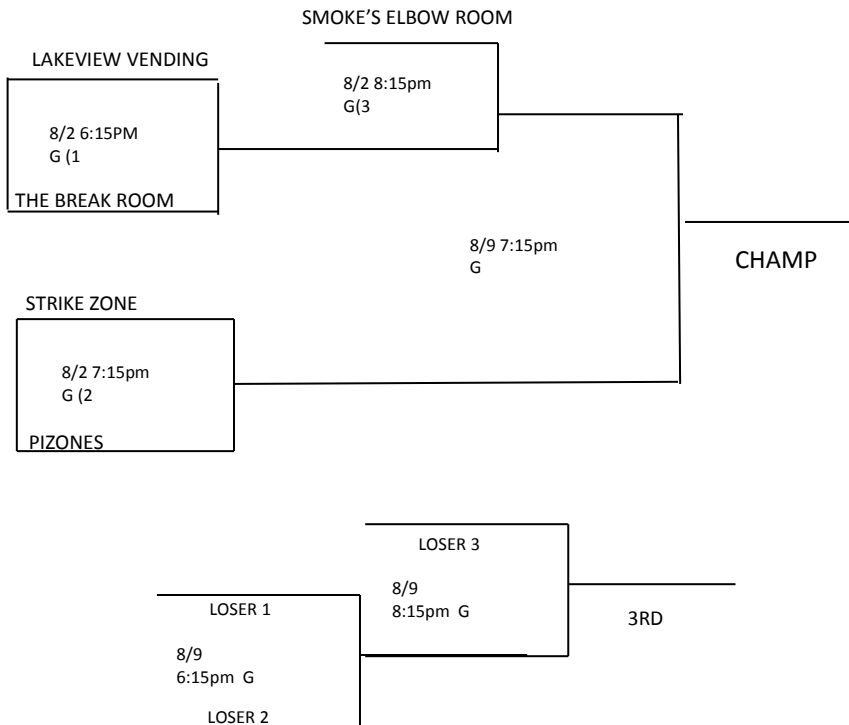

TOMAH PARKS & REC ADULT SOFTBALL PLAY-OFFS 2017

DIVISION 1

- *COIN TOSS DETERMINES HOME TEAM
- * 1 HOUR TIME LIMIT OR 15 RUN RULE AFTER 5 EXCEPT CHAMPIONSHIP GAME
- * RAIN OUTS WILL BE RE-SCHEDULED
- *CHAMPIONS WILL HAVE CHOICE OF TEAM PLAQUE OR T-SHIRTS
- *PLAYERS CAN ONLY PLAY ON ONE TEAM ONLY.

G= GLENDALE