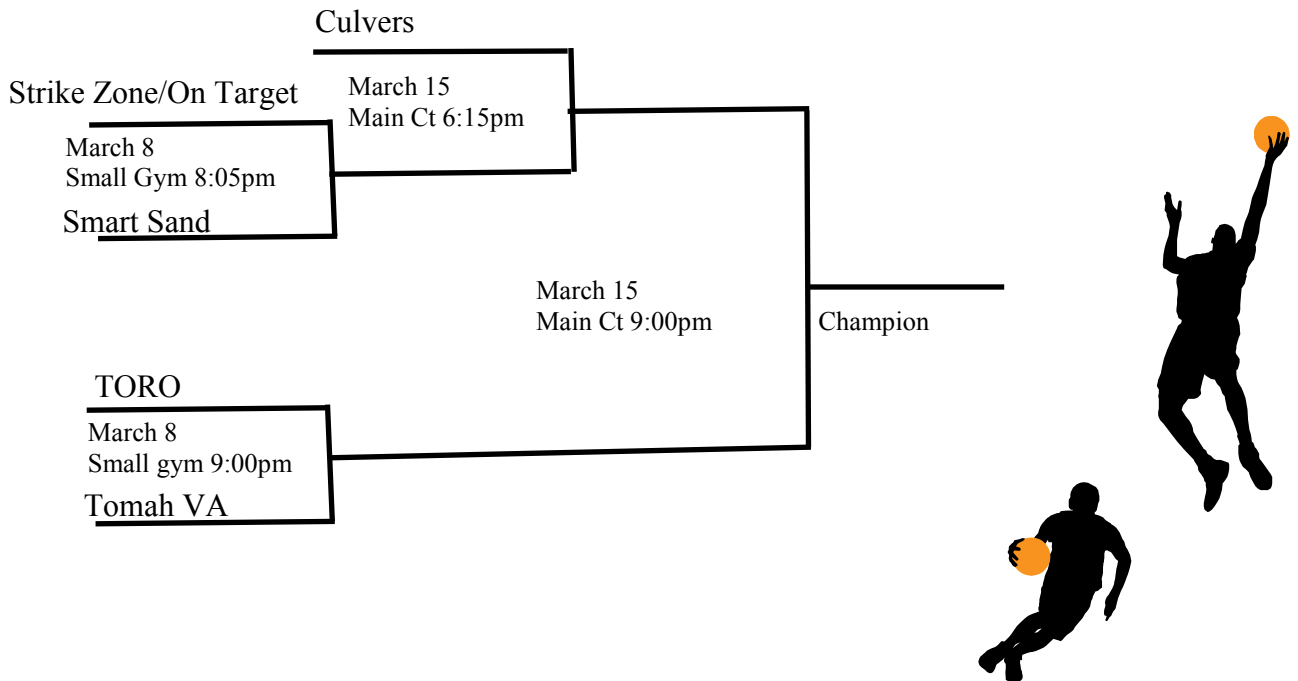

SPORTS HOTLINE #

374-7449

Call for cancellations

TOMAH ***Parks & Rec***

2016/2017 ADULT LEAGUE BASKETBALL

DIVISION 3

- 1. CULVERS**
- 2. TORO**
- 3. TOMAH V.A.**
- 4. SMART SAND**
- 5. STRIK ZONE/ON TARGET**

DIVISION 3 Tournament

GENERAL RULES

- TEAMS MUST HAVE SAME COLOR JERSEY/SHIRT TOP WITH A PERMAMENTNUMBER ON THE BACK.
- IF TEAMS DO NOT HAVE SAME COLOR JERSEY THEY WILL RECEIVE A TEAM TECHNICAL. 2 POINTS AWARDED TO OTHER TEAM AND THEY START WITH BALL.
- TEAMS MUST HAVE 4 PLAYERS ON THE COURT TO START THE GAME
- IF A PLAYER GET'S TWO TECHNICALS IN A GAME THEY WILL BE SUSPENDED THAT GAME AND THE FOLLOWING GAME. IF A PLAYER RECEIVES 3 TECHNICALS IN THE SEASON THEY WILL BE REMOVED FROM THE LEAGUE FOR ONE YEAR FROM THE DATE.
- PLEASE KEEP GAMES RECREATIONAL! NO SWEARING OR POOR SPORTSMANSHIP WILL BE TOLERATED.
- Champion will have choice of Plaque or T-Shirts.