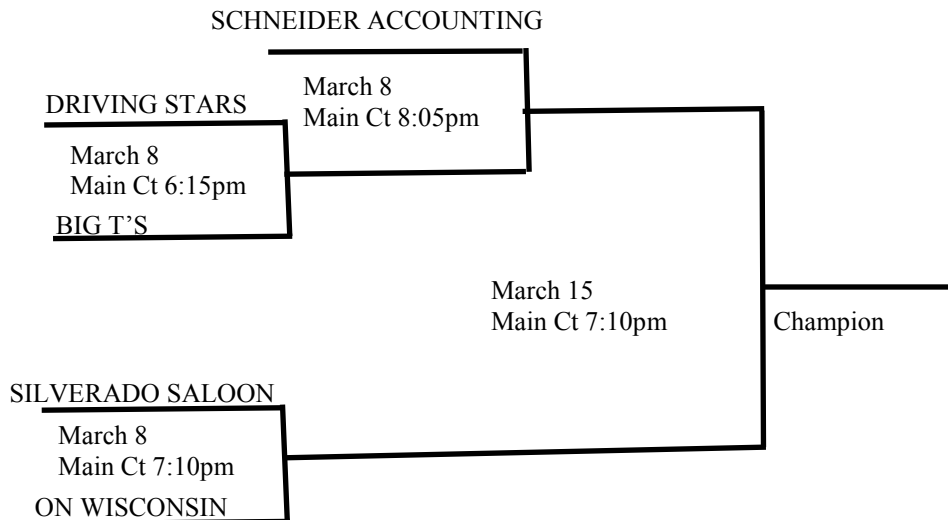

SPORTS HOTLINE #

374-7449

Call for cancellations

TOMAH ***Parks & Rec***

2016/2017 ADULT LEAGUE BASKETBALL

DIVISION 1

- 1. SCHNEIDER ACCOUNTING**
- 2. SILVERADO SALOON/SLOOPY'S ALMA MATER**
- 3. ON WISCONSIN**
- 4. DRIVING STARS/ADRENALINE FUNDRAISING**
- 5. BIG T SCOOLOF DRIVING/AMERICAN FAMILY INSURANCE (NEW LISBON)**

DIVISION 1 Tournament

GENERAL RULES

- TEAMS MUST HAVE SAME COLOR JERSEY/SHIRT TOP WITH A PERMAMENTNUMBER ON THE BACK.
- IF TEAMS DO NOT HAVE SAME COLOR JERSEY THEY WILL RECEIVE A TEAM TECHNICAL. 2 POINTS AWARDED TO OTHER TEAM AND THEY START WITH BALL.
- TEAMS MUST HAVE 4 PLAYERS ON THE COURT TO START THE GAME
- IF A PLAYER GET'S TWO TECHNICALS IN A GAME THEY WILL BE SUSPENDED THAT GAME AND THE FOLLOWING GAME. IF A PLAYER RECEIVES 3 TECHNICALS IN THE SEASON THEY WILL BE REMOVED FROM THE LEAGUE FOR ONE YEAR FROM THE DATE.
- PLEASE KEEP GAMES RECREATIONAL! NO SWEARING OR POOR SPORTSMANSHIP WILL BE TOLERATED.
- Champion will have choice of Plaque or T-Shirts.